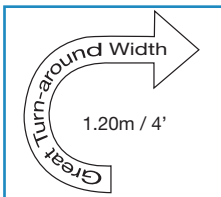

Rascal P327 XL

Full Suspension

Up to 32km

20 Mile
Range*

Max. Carrying
Capacity
204kgs / 32 Stone

Great
Turn-around
Width
1.20m / 4'

Rascal P327 XL

Rascal P327 XL Specification:

Type Class	B / 2
Overall length	102cm / 40"
Overall width	69cm / 27"
Floor to seat height	54-56.5cm (min-max)
Seat width	50.8cm / 20"
Seat depth	45.7cm / 18"
Maximum carrying capacity	204kgs / 32 stone
Battery voltage and capacity	12V / 55Ah x 2
Maximum speed	6.4km/h / 4mph
Ground clearance	4cm / 1.5"
Maximum kerb height	4cm / 1.5"
Range*	up to 32km / 20 miles
The maximum safe slope	6°
Turn-around width	1.20 / 4'
Colour	Red / Teal