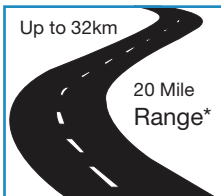

Rascal P327 XL

Full Suspension

Up to 32km

20 Mile
Range*

Max. Carrying
Capacity
204kgs / 32 Stone

Great
Turn-around
Width
1.20m / 4'

Rascal P327 XL

Rascal P327 XL Specification:

Type Class	B / 2
Overall length	102cm / 40"
Overall width	69cm / 27"
Floor to seat height	54-56.5cm (min-max)
Seat width	50.8cm / 20"
Seat depth	45.7cm / 18"
Maximum carrying capacity	204kgs / 32 stone
Battery voltage and capacity	12V / 55Ah x 2
Maximum speed	6.4km/h / 4mph
Ground clearance	4cm / 1.5"
Maximum kerb height	4cm / 1.5"
Range*	up to 32km / 20 miles
The maximum safe slope	6°
Turn-around width	1.20 / 4'
Colour	Red / Teal